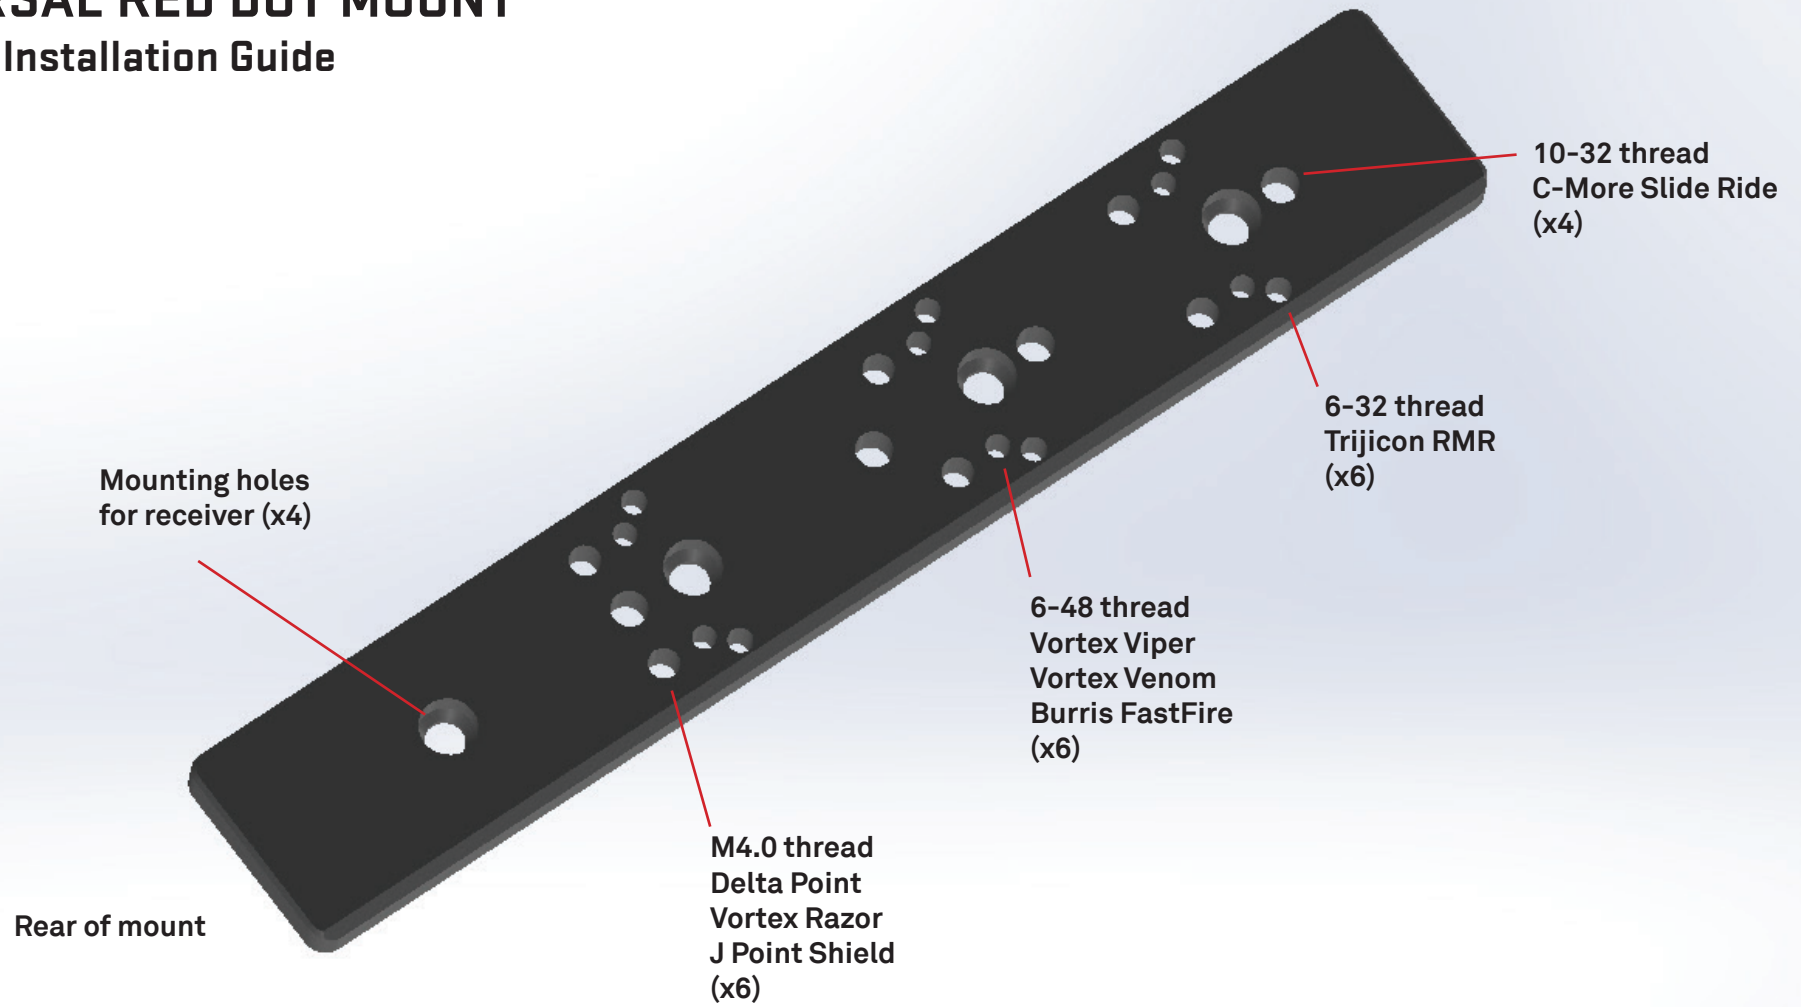

UNIVERSAL RED DOT MOUNT

Installation Guide

Mounting holes
for receiver (x4)

Rear of mount

M4.0 thread
Delta Point
Vortex Razor
J Point Shield
(x6)

6-48 thread
Vortex Viper
Vortex Venom
Burris FastFire
(x6)

6-32 thread
Trijicon RMR
(x6)

10-32 thread
C-More Slide Ride
(x4)